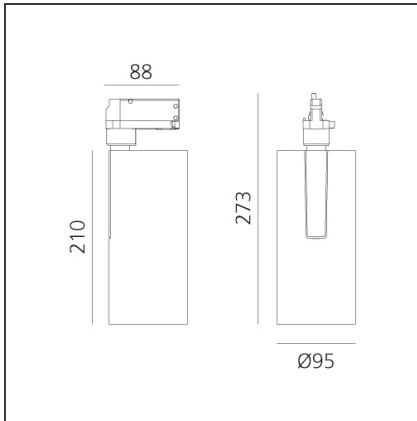

TECHNICAL DRAWINGS

FEATURES

Article Code:	AN25618	Series:	Indoor, 2018
Colour:	Brushed Copper		Artemide Collection
Installation:	Projector, Track		
Environment:	Indoor		

DIMENSIONS

Height:	cm 27.3
Inclination:	-90+90
Rotation:	cm 360

INCLUDED SOURCES

Category:	LED	Color temperature (K):	4000K
Number:	1	CRI:	90
Watt:	35W		
Type:	0		
Class:	A		

LUMINAIRE

Watt:	35W	Delivered lumens output (lm):	3118lm
		CCT:	4000K
		CRI:	90
		Dimmable Typology:	Dali

Notes

220/240Vac 50/60Hz Electronic ballast included.