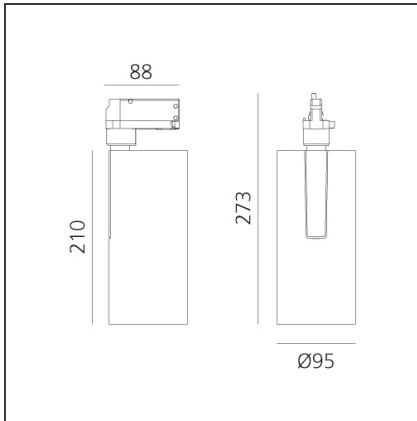

TECHNICAL DRAWINGS

FEATURES

Article Code:	AN25620	Series:	Indoor, 2018
Colour:	Brushed Bronze		Artemide Collection
Installation:	Projector, Track		
Environment:	Indoor		

DIMENSIONS

Height:	cm 27.3
Inclination:	-90+90
Rotation:	cm 360

INCLUDED SOURCES

Category:	LED	Color temperature (K):	4000K
Number:	1	CRI:	90
Watt:	35W		
Type:	0		
Class:	A		

LUMINAIRE

Watt:	35W	Delivered lumens output (lm):	3118lm
		CCT:	4000K
		CRI:	90
		Dimmable Typology:	Dali

Notes

220/240Vac 50/60Hz Electronic ballast included.