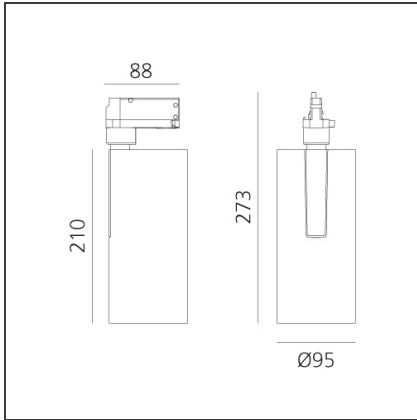

TECHNICAL DRAWINGS

FEATURES

Article Code:	AN20101	Series:	Indoor, 2018 Artemide Collection
Colour:	White		
Installation:	Projector, Track		
Environment:	Indoor		

DIMENSIONS

Height:	cm 27.3
Inclination:	-90+90
Rotation:	cm 360

INCLUDED SOURCES

Category:	LED	Color temperature (K):	3000K
Number:	1	CRI:	90
Watt:	35W		
Type:	0		
Class:	A		

LUMINAIRE

Watt:	35W	Delivered lumens output (lm):	3118lm
		CCT:	3000K
		CRI:	90

Notes

220/240Vac 50/60Hz Electronic ballast included.