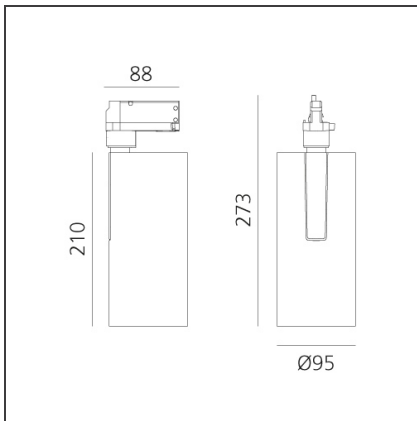

Vector Track 95 35W 16° 3000K Undimmable Brushed silver

IP20 

DESIGN BY

Carlotta de Bevilacqua

DESCRIPTION

Three sizes with three different beam angles each (spot, flood, wide flood) obtained by means of refractive or hybrid optical units. Vector 55 track DALI zoom optic (22°-32°). Junction arm integrated in the spotlight's body to keep the barycentre aligned with the track and prevent any imbalance in possible suspension versions of the track. The junction allows 360° rotation and 90° tilting for maximum emission adjustment freedom. Vector 95 available only in track version. Version with compact 4-conductor (3p+n) adapter with hidden LED driver and not-dimmable phase selector.

TECHNICAL DRAWINGS

FEATURES

Article Code:	AN20115	Series:	Indoor, 2018 Artemide Collection
Colour:	Brushed silver		
Installation:	Projector, Track		
Environment:	Indoor		

DIMENSIONS

Height:	cm 27.3
Inclination:	-90+90
Rotation:	cm 360

INCLUDED SOURCES

Category:	LED	Color temperature (K):	3000K
Number:	1	CRI:	90
Watt:	35W		
Type:	0		
Class:	A		

LUMINAIRE

Watt:	35W	Delivered lumens output (lm):	3118lm
		CCT:	3000K
		CRI:	90

Notes

220/240Vac 50/60Hz Electronic ballast included.