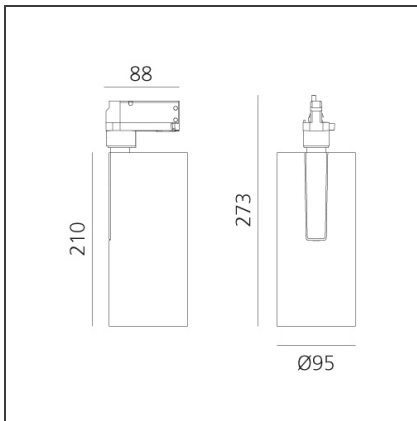

Vector Track 95 35W 16° 3000K Undimmable Brushed copper

IP20 

DESIGN BY

Carlotta de Bevilacqua

DESCRIPTION

Three sizes with three different beam angles each (spot, flood, wide flood) obtained by means of refractive or hybrid optical units. Vector 55 track DALI zoom optic (22°-32°). Junction arm integrated in the spotlight's body to keep the barycentre aligned with the track and prevent any imbalance in possible suspension versions of the track. The junction allows 360° rotation and 90° tilting for maximum emission adjustment freedom. Vector 95 available only in track version. Version with compact 4-conductor (3p+n) adapter with hidden LED driver and not-dimmable phase selector.

TECHNICAL DRAWINGS

FEATURES

Article Code:	AN20118	Series:	Indoor, 2018 Artemide Collection
Colour:	Brushed copper		
Installation:	Projector, Track		
Environment:	Indoor		

DIMENSIONS

Height:	cm 27.3
Inclination:	-90+90
Rotation:	cm 360

INCLUDED SOURCES

Category:	LED	Color temperature (K):	3000K
Number:	1	CRI:	90
Watt:	35W		
Type:	0		
Class:	A		

LUMINAIRE

Watt:	35W	Delivered lumens output (lm):	3118lm
		CCT:	3000K
		CRI:	90

Notes

220/240Vac 50/60Hz Electronic ballast included.