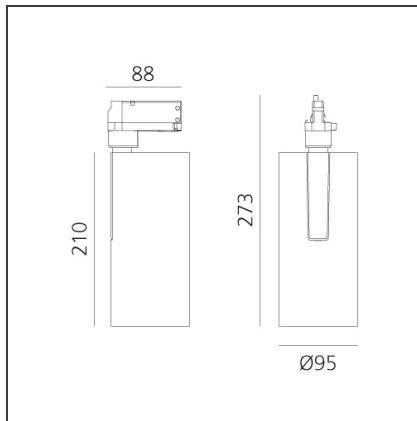

TECHNICAL DRAWINGS

FEATURES

Article Code:	AN20120	Series:	Indoor, 2018 Artemide Collection
Colour:	Brushed bronze		
Installation:	Projector, Track		
Environment:	Indoor		

DIMENSIONS

Height:	cm 27.3
Inclination:	-90+90
Rotation:	cm 360

INCLUDED SOURCES

Category:	LED	Color temperature (K):	3000K
Number:	1	CRI:	90
Watt:	35W		
Type:	0		
Class:	A		

LUMINAIRE

Watt:	35W	Delivered lumens output (lm):	3118lm
		CCT:	3000K
		CRI:	90

Notes

220/240Vac 50/60Hz Electronic ballast included.