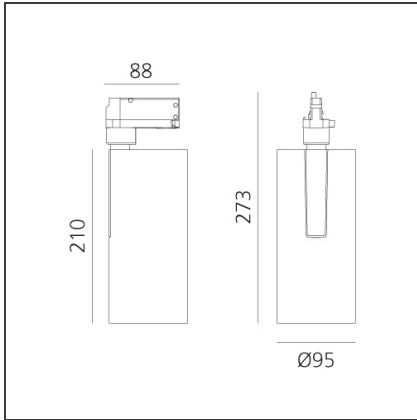

TECHNICAL DRAWINGS

FEATURES

Article Code:	AN20104	Series:	Indoor, 2018 Artemide Collection
Colour:	Black		
Installation:	Projector, Track		
Environment:	Indoor		

DIMENSIONS

Height:	cm 27.3
Inclination:	-90+90
Rotation:	cm 360

INCLUDED SOURCES

Category:	LED	Color temperature (K):	3000K
Number:	1	CRI:	90
Watt:	35W		
Type:	0		
Class:	A		

LUMINAIRE

Watt:	35W	Delivered lumens output (lm):	3118lm
		CCT:	3000K
		CRI:	90

Notes

220/240Vac 50/60Hz Electronic ballast included.