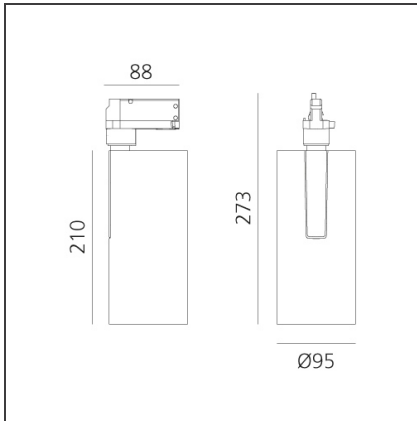

Vector Track 95 35W 16° 3000K DALI White

IP20 Dimmerable: + -

DESIGN BY

Carlotta de Bevilacqua

DESCRIPTION

Three sizes with three different beam angles each (spot, flood, wide flood) obtained by means of refractive or hybrid optical units. Vector 55 track DALI zoom optic (22°-32°). Junction arm integrated in the spotlight's body to keep the barycentre aligned with the track and prevent any imbalance in possible suspension versions of the track. The junction allows 360° rotation and 90° tilting for maximum emission adjustment freedom. Vector 95 available only in track version. Version with compact 4-conductor (3p+n) adapter with hidden LED driver and not-dimmable phase selector.

TECHNICAL DRAWINGS

FEATURES

Article Code:	AN20601	Series:	Indoor, 2018
Colour:	White		Artemide Collection
Installation:	Projector, Track		
Environment:	Indoor		

DIMENSIONS

Height:	cm 27.3
Inclination:	-90+90
Rotation:	cm 360

INCLUDED SOURCES

Category:	LED	Color temperature (K):	3000K
Number:	1	CRI:	90
Watt:	35W		
Type:	0		
Class:	A		

LUMINAIRE

Watt:	35W	Delivered lumens output (lm):	3118lm
		CCT:	3000K
		CRI:	90
		Dimmable Typology:	Dali