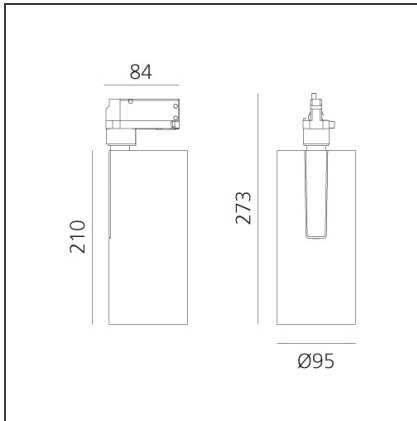

Vector Track 95 35W 16° 3000K DALI Eutrac White

IP20 Dimmerable: +  -

DESIGN BY

Carlotta de Bevilacqua

DESCRIPTION

Three sizes with three different beam angles each (spot, flood, wide flood) obtained by means of refractive or hybrid optical units. Vector 55 track DALI zoom optic (22°-32°). Junction arm integrated in the spotlight's body to keep the barycentre aligned with the track and prevent any imbalance in possible suspension versions of the track. The junction allows 360° rotation and 90° tilting for maximum emission adjustment freedom. Vector 95 available only in track version. Version with compact 4-conductor (3p+n) adapter with hidden LED driver and not-dimmable phase selector.

TECHNICAL DRAWINGS

FEATURES

Article Code:	AN30601	Series:	Indoor, 2018
Colour:	White		Artemide Collection
Installation:	Projector, Track		
Environment:	Indoor		

DIMENSIONS

Height:	cm 27.3
Inclination:	-90+90
Rotation:	cm 360

INCLUDED SOURCES

Category:	LED	Color temperature (K):	3000K
Number:	1	CRI:	90
Watt:	35W		
Type:	0		
Class:	A		

LUMINAIRE

Watt:	35W	Delivered lumens output (lm):	3118lm
		CCT:	3000K
		CRI:	90
		Dimmable Typology:	Dali