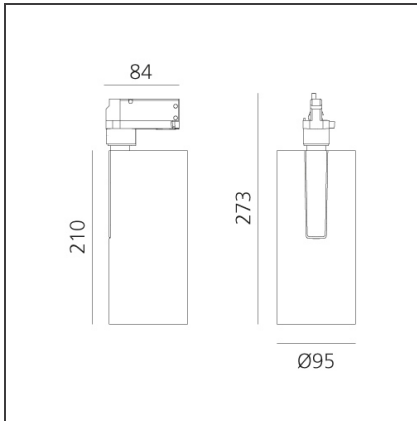

Vector Track 95 35W 16° 3000K DALI Eutrac Brushed silver

IP20 Dimmerable: + -

DESIGN BY

Carlotta de Bevilacqua

DESCRIPTION

Three sizes with three different beam angles each (spot, flood, wide flood) obtained by means of refractive or hybrid optical units. Vector 55 track DALI zoom optic (22°-32°). Junction arm integrated in the spotlight's body to keep the barycentre aligned with the track and prevent any imbalance in possible suspension versions of the track. The junction allows 360° rotation and 90° tilting for maximum emission adjustment freedom. Vector 95 available only in track version. Version with compact 4-conductor (3p+n) adapter with hidden LED driver and not-dimmable phase selector.

TECHNICAL DRAWINGS

FEATURES

Article Code:	AN30615	Series:	Indoor, 2018
Colour:	Brushed silver		Artemide Collection
Installation:	Projector, Track		
Environment:	Indoor		

DIMENSIONS

Height:	cm 27.3
Inclination:	-90+90
Rotation:	cm 360

INCLUDED SOURCES

Category:	LED	Color temperature (K):	3000K
Number:	1	CRI:	90
Watt:	35W		
Type:	0		
Class:	A		

LUMINAIRE

Watt:	35W	Delivered lumens output (lm):	3118lm
		CCT:	3000K
		CRI:	90
		Dimmable Typology:	Dali