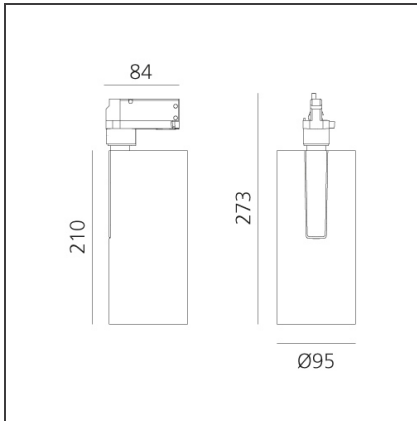

Vector Track 95 35W 16° 3000K DALI Eutrac Brushed copper

IP20 Dimmerable: + -

DESIGN BY

Carlotta de Bevilacqua

DESCRIPTION

Three sizes with three different beam angles each (spot, flood, wide flood) obtained by means of refractive or hybrid optical units. Vector 55 track DALI zoom optic (22°-32°). Junction arm integrated in the spotlight's body to keep the barycentre aligned with the track and prevent any imbalance in possible suspension versions of the track. The junction allows 360° rotation and 90° tilting for maximum emission adjustment freedom. Vector 95 available only in track version. Version with compact 4-conductor (3p+n) adapter with hidden LED driver and not-dimmable phase selector.

TECHNICAL DRAWINGS

FEATURES

Article Code:	AN30618	Series:	Indoor, 2018
Colour:	Brushed copper		Artemide Collection
Installation:	Projector, Track		
Environment:	Indoor		

DIMENSIONS

Height:	cm 27.3
Inclination:	-90+90
Rotation:	cm 360

INCLUDED SOURCES

Category:	LED	Color temperature (K):	3000K
Number:	1	CRI:	90
Watt:	35W		
Type:	0		
Class:	A		

LUMINAIRE

Watt:	35W	Delivered lumens output (lm):	3118lm
		CCT:	3000K
		CRI:	90
		Dimmable Typology:	Dali