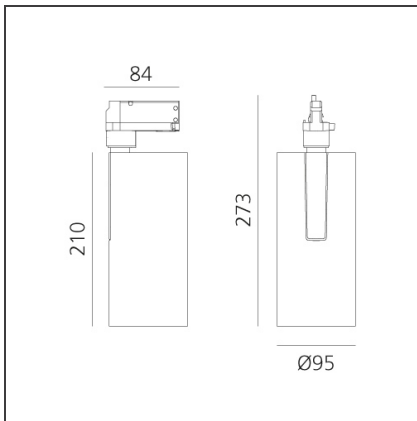

TECHNICAL DRAWINGS

FEATURES

Article Code:	AN30620	Series:	Indoor, 2018
Colour:	Brushed bronze		Artemide Collection
Installation:	Projector, Track		
Environment:	Indoor		

DIMENSIONS

Height:	cm 27.3
Inclination:	-90+90
Rotation:	cm 360

INCLUDED SOURCES

Category:	LED	Color temperature (K):	3000K
Number:	1	CRI:	90
Watt:	35W		
Type:	0		
Class:	A		

LUMINAIRE

Watt:	35W	Delivered lumens output (lm):	3118lm
		CCT:	3000K
		CRI:	90
		Dimmable Typology:	Dali

Notes

220/240Vac 50/60Hz Electronic ballast included.