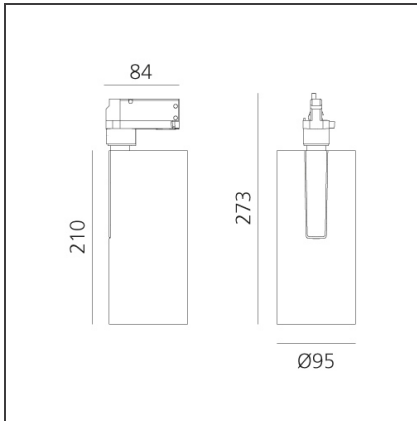

TECHNICAL DRAWINGS

FEATURES

Article Code:	AN30604	Series:	Indoor, 2018
Colour:	Black		Artemide Collection
Installation:	Projector, Track		
Environment:	Indoor		

DIMENSIONS

Height:	cm 27.3
Inclination:	-90+90
Rotation:	cm 360

INCLUDED SOURCES

Category:	LED	Color temperature (K):	3000K
Number:	1	CRI:	90
Watt:	35W		
Type:	0		
Class:	A		

LUMINAIRE

Watt:	35W	Delivered lumens output (lm):	3118lm
		CCT:	3000K
		CRI:	90
		Dimmable Typology:	Dali

Notes

220/240Vac 50/60Hz Electronic ballast included.