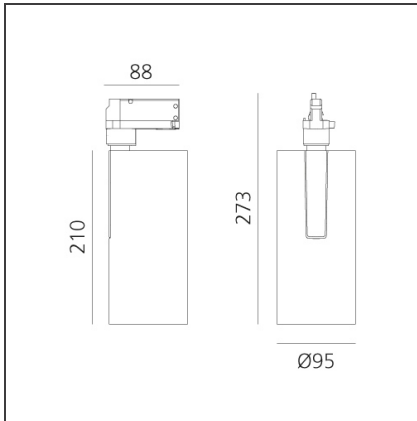

Vector Track 95 35W 16° 3000K DALI Brushed silver

IP20 Dimmerable: + -

DESIGN BY

Carlotta de Bevilacqua

DESCRIPTION

Three sizes with three different beam angles each (spot, flood, wide flood) obtained by means of refractive or hybrid optical units. Vector 55 track DALI zoom optic (22°-32°). Junction arm integrated in the spotlight's body to keep the barycentre aligned with the track and prevent any imbalance in possible suspension versions of the track. The junction allows 360° rotation and 90° tilting for maximum emission adjustment freedom. Vector 95 available only in track version. Version with compact 4-conductor (3p+n) adapter with hidden LED driver and not-dimmable phase selector.

TECHNICAL DRAWINGS

FEATURES

Article Code:	AN20615	Series:	Indoor, 2018
Colour:	Brushed silver		Artemide Collection
Installation:	Projector, Track		
Environment:	Indoor		

DIMENSIONS

Height:	cm 27.3
Inclination:	-90+90
Rotation:	cm 360

INCLUDED SOURCES

Category:	LED	Color temperature (K):	3000K
Number:	1	CRI:	90
Watt:	35W		
Type:	0		
Class:	A		

LUMINAIRE

Watt:	35W	Delivered lumens output (lm):	3118lm
		CCT:	3000K
		CRI:	90
		Dimmable Typology:	Dali