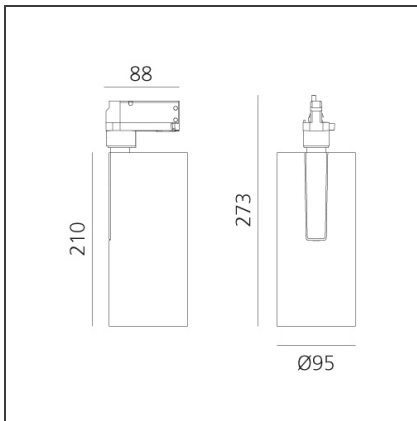

TECHNICAL DRAWINGS

FEATURES

Article Code:	AN20618	Series:	Indoor, 2018
Colour:	Brushed copper		Artemide Collection
Installation:	Projector, Track		
Environment:	Indoor		

DIMENSIONS

Height:	cm 27.3
Inclination:	-90+90
Rotation:	cm 360

INCLUDED SOURCES

Category:	LED	Color temperature (K):	3000K
Number:	1	CRI:	90
Watt:	35W		
Type:	0		
Class:	A		

LUMINAIRE

Watt:	35W	Delivered lumens output (lm):	3118lm
		CCT:	3000K
		CRI:	90
		Dimmable Typology:	Dali

Notes

220/240Vac 50/60Hz Electronic ballast included.