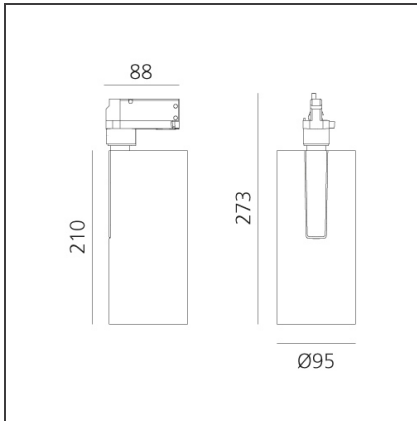

Vector Track 95 35W 16° 3000K DALI Brushed bronze

IP20 Dimmerable: + -

DESIGN BY

Carlotta de Bevilacqua

DESCRIPTION

Three sizes with three different beam angles each (spot, flood, wide flood) obtained by means of refractive or hybrid optical units. Vector 55 track DALI zoom optic (22°-32°). Junction arm integrated in the spotlight's body to keep the barycentre aligned with the track and prevent any imbalance in possible suspension versions of the track. The junction allows 360° rotation and 90° tilting for maximum emission adjustment freedom. Vector 95 available only in track version. Version with compact 4-conductor (3p+n) adapter with hidden LED driver and not-dimmable phase selector.

TECHNICAL DRAWINGS

FEATURES

Article Code:	AN20620	Series:	Indoor, 2018
Colour:	Brushed bronze		Artemide Collection
Installation:	Projector, Track		
Environment:	Indoor		

DIMENSIONS

Height:	cm 27.3
Inclination:	-90+90
Rotation:	cm 360

INCLUDED SOURCES

Category:	LED	Color temperature (K):	3000K
Number:	1	CRI:	90
Watt:	35W		
Type:	0		
Class:	A		

LUMINAIRE

Watt:	35W	Delivered lumens output (lm):	3118lm
		CCT:	3000K
		CRI:	90
		Dimmable Typology:	Dali