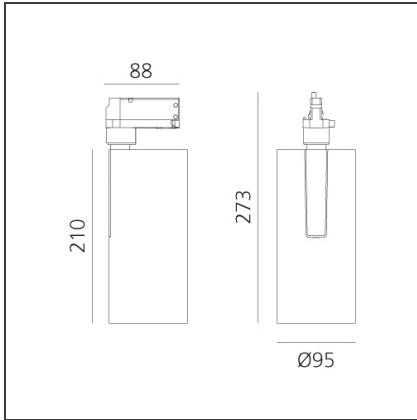

Vector Track 95 35W 16° 2700K Undimmable White

IP20 

DESIGN BY

Carlotta de Bevilacqua

DESCRIPTION

Three sizes with three different beam angles each (spot, flood, wide flood) obtained by means of refractive or hybrid optical units. Vector 55 track DALI zoom optic (22°-32°). Junction arm integrated in the spotlight's body to keep the barycentre aligned with the track and prevent any imbalance in possible suspension versions of the track. The junction allows 360° rotation and 90° tilting for maximum emission adjustment freedom. Vector 95 available only in track version. Version with compact 4-conductor (3p+n) adapter with hidden LED driver and not-dimmable phase selector.

TECHNICAL DRAWINGS

FEATURES

Article Code:	AN21101	Series:	Indoor, 2018 Artemide Collection
Colour:	White		
Installation:	Projector, Track		
Environment:	Indoor		

DIMENSIONS

Height:	cm 27.3
Inclination:	-90+90
Rotation:	cm 360

INCLUDED SOURCES

Category:	LED	Color temperature (K):	2700K
Number:	1		
Watt:	35W		
Type:	0		

LUMINAIRE

Watt:	35W	Delivered lumens output (lm):	3118lm
		CCT:	2700K
		CRI:	90

Notes

220/240Vac 50/60Hz Electronic ballast included.