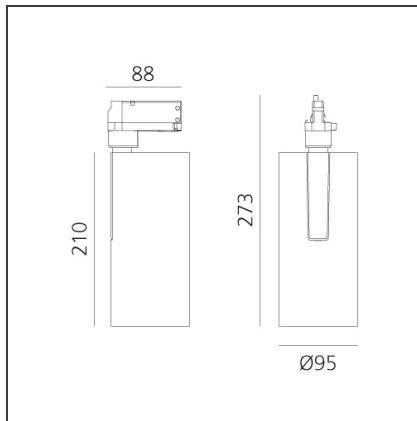

Vector Track 95 35W 16° 2700K Undimmable Brushed silver

IP20 

DESIGN BY

Carlotta de Bevilacqua

DESCRIPTION

Three sizes with three different beam angles each (spot, flood, wide flood) obtained by means of refractive or hybrid optical units. Vector 55 track DALI zoom optic (22°-32°). Junction arm integrated in the spotlight's body to keep the barycentre aligned with the track and prevent any imbalance in possible suspension versions of the track. The junction allows 360° rotation and 90° tilting for maximum emission adjustment freedom. Vector 95 available only in track version. Version with compact 4-conductor (3p+n) adapter with hidden LED driver and not-dimmable phase selector.

TECHNICAL DRAWINGS

FEATURES

Article Code:	AN21115	Series:	Indoor, 2018 Artemide Collection
Colour:	Brushed silver		
Installation:	Projector, Track		
Environment:	Indoor		

DIMENSIONS

Height:	cm 27.3
Inclination:	-90+90
Rotation:	cm 360

INCLUDED SOURCES

Category:	LED	Color temperature (K):	2700K
Number:	1		
Watt:	35W		
Type:	0		

LUMINAIRE

Watt:	35W	Delivered lumens output (lm):	3118lm
		CCT:	2700K
		CRI:	90

Notes

220/240Vac 50/60Hz Electronic ballast included.