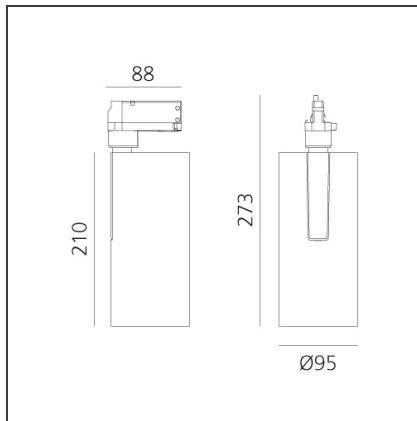

Vector Track 95 35W 16° 2700K Undimmable Black

IP20 

DESIGN BY

Carlotta de Bevilacqua

DESCRIPTION

Three sizes with three different beam angles each (spot, flood, wide flood) obtained by means of refractive or hybrid optical units. Vector 55 track DALI zoom optic (22°-32°). Junction arm integrated in the spotlight's body to keep the barycentre aligned with the track and prevent any imbalance in possible suspension versions of the track. The junction allows 360° rotation and 90° tilting for maximum emission adjustment freedom. Vector 95 available only in track version. Version with compact 4-conductor (3p+n) adapter with hidden LED driver and not-dimmable phase selector.

TECHNICAL DRAWINGS

FEATURES

Article Code:	AN21104	Series:	Indoor, 2018 Artemide Collection
Colour:	Black		
Installation:	Projector, Track		
Environment:	Indoor		

DIMENSIONS

Height:	cm 27.3
Inclination:	-90+90
Rotation:	cm 360

INCLUDED SOURCES

Category:	LED	Color temperature (K):	2700K
Number:	1		
Watt:	35W		
Type:	0		

LUMINAIRE

Watt:	35W	Delivered lumens output (lm):	3118lm
		CCT:	2700K
		CRI:	90

Notes

220/240Vac 50/60Hz Electronic ballast included.