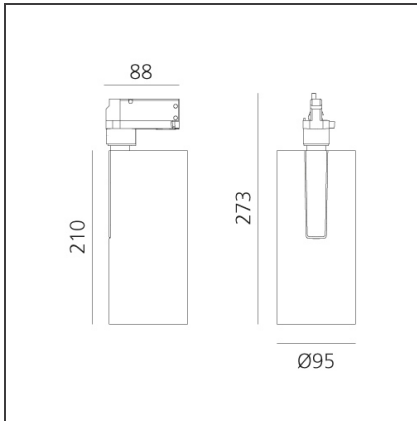

Vector Track 95 35W 16° 2700K DALI White

IP20 Dimmerable: + -

DESIGN BY

Carlotta de Bevilacqua

DESCRIPTION

Three sizes with three different beam angles each (spot, flood, wide flood) obtained by means of refractive or hybrid optical units. Vector 55 track DALI zoom optic (22°-32°). Junction arm integrated in the spotlight's body to keep the barycentre aligned with the track and prevent any imbalance in possible suspension versions of the track. The junction allows 360° rotation and 90° tilting for maximum emission adjustment freedom. Vector 95 available only in track version. Version with compact 4-conductor (3p+n) adapter with hidden LED driver and not-dimmable phase selector.

TECHNICAL DRAWINGS

FEATURES

Article Code:	AN21601	Series:	Indoor, 2018
Colour:	White		Artemide Collection
Installation:	Projector, Track		
Environment:	Indoor		

DIMENSIONS

Height:	cm 27.3
Inclination:	-90+90
Rotation:	cm 360

INCLUDED SOURCES

Category:	LED	Color temperature (K):	2700K
Number:	1		
Watt:	35W		
Type:	0		

LUMINAIRE

Watt:	35W	Delivered lumens output (lm):	3118lm
		CCT:	2700K
		CRI:	90
		Dimmable Typology:	Dali

Notes