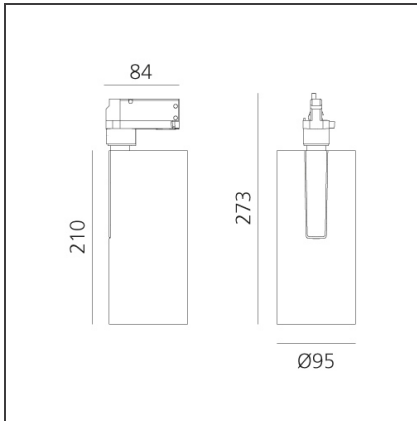

Vector Track 95 35W 16° 2700K DALI Eutrac Brushed silver

IP20 Dimmerable: + -

DESIGN BY

Carlotta de Bevilacqua

DESCRIPTION

Three sizes with three different beam angles each (spot, flood, wide flood) obtained by means of refractive or hybrid optical units. Vector 55 track DALI zoom optic (22°-32°). Junction arm integrated in the spotlight's body to keep the barycentre aligned with the track and prevent any imbalance in possible suspension versions of the track. The junction allows 360° rotation and 90° tilting for maximum emission adjustment freedom. Vector 95 available only in track version. Version with compact 4-conductor (3p+n) adapter with hidden LED driver and not-dimmable phase selector.

TECHNICAL DRAWINGS

FEATURES

Article Code:	AN31615	Series:	Indoor, 2018
Colour:	Brushed silver		Artemide Collection
Installation:	Projector, Track		
Environment:	Indoor		

DIMENSIONS

Height:	cm 27.3
Inclination:	-90+90
Rotation:	cm 360

INCLUDED SOURCES

Category:	LED	Color temperature (K):	2700K
Number:	1		
Watt:	35W		
Type:	0		

LUMINAIRE

Watt:	35W	Delivered lumens output (lm):	3118lm
		CCT:	2700K
		CRI:	90
		Dimmable Typology:	Dali

Notes