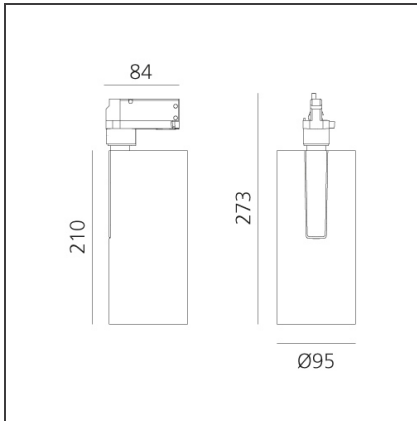

Vector Track 95 35W 16° 2700K DALI Eutrac Brushed copper

IP20 Dimmerable: + -

DESIGN BY

Carlotta de Bevilacqua

DESCRIPTION

Three sizes with three different beam angles each (spot, flood, wide flood) obtained by means of refractive or hybrid optical units. Vector 55 track DALI zoom optic (22°-32°). Junction arm integrated in the spotlight's body to keep the barycentre aligned with the track and prevent any imbalance in possible suspension versions of the track. The junction allows 360° rotation and 90° tilting for maximum emission adjustment freedom. Vector 95 available only in track version. Version with compact 4-conductor (3p+n) adapter with hidden LED driver and not-dimmable phase selector.

TECHNICAL DRAWINGS

FEATURES

Article Code:	AN31618	Series:	Indoor, 2018
Colour:	Brushed copper		Artemide Collection
Installation:	Projector, Track		
Environment:	Indoor		

DIMENSIONS

Height:	cm 27.3
Inclination:	-90+90
Rotation:	cm 360

INCLUDED SOURCES

Category:	LED	Color temperature (K):	2700K
Number:	1		
Watt:	35W		
Type:	0		

LUMINAIRE

Watt:	35W	Delivered lumens output (lm):	3118lm
		CCT:	2700K
		CRI:	90
		Dimmable Typology:	Dali

Notes