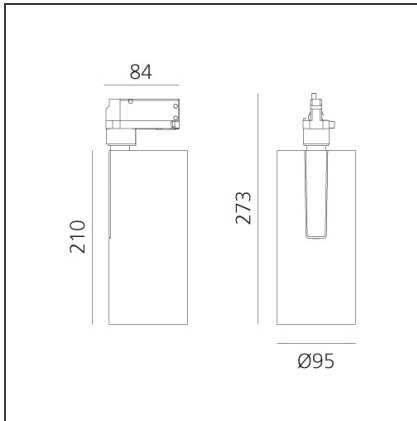

Vector Track 95 35W 16° 2700K DALI Eutrac Brushed bronze

IP20 Dimmerable: + -

DESIGN BY

Carlotta de Bevilacqua

DESCRIPTION

Three sizes with three different beam angles each (spot, flood, wide flood) obtained by means of refractive or hybrid optical units. Vector 55 track DALI zoom optic (22°-32°). Junction arm integrated in the spotlight's body to keep the barycentre aligned with the track and prevent any imbalance in possible suspension versions of the track. The junction allows 360° rotation and 90° tilting for maximum emission adjustment freedom. Vector 95 available only in track version. Version with compact 4-conductor (3p+n) adapter with hidden LED driver and not-dimmable phase selector.

TECHNICAL DRAWINGS

FEATURES

Article Code:	AN31620	Series:	Indoor, 2018
Colour:	Brushed bronze		Artemide Collection
Installation:	Projector, Track		
Environment:	Indoor		

DIMENSIONS

Height:	cm 27.3
Inclination:	-90+90
Rotation:	cm 360

INCLUDED SOURCES

Category:	LED	Color temperature (K):	2700K
Number:	1		
Watt:	35W		
Type:	0		

LUMINAIRE

Watt:	35W	Delivered lumens output (lm):	3118lm
		CCT:	2700K
		CRI:	90
		Dimmable Typology:	Dali

Notes