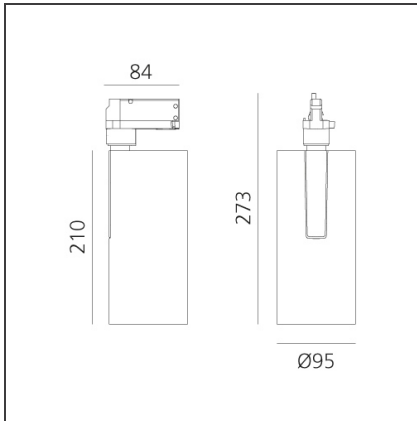

Vector Track 95 35W 16° 2700K DALI Eutrac Black

IP20 Dimmerable: +  -

DESIGN BY

Carlotta de Bevilacqua

DESCRIPTION

Three sizes with three different beam angles each (spot, flood, wide flood) obtained by means of refractive or hybrid optical units. Vector 55 track DALI zoom optic (22°-32°). Junction arm integrated in the spotlight's body to keep the barycentre aligned with the track and prevent any imbalance in possible suspension versions of the track. The junction allows 360° rotation and 90° tilting for maximum emission adjustment freedom. Vector 95 available only in track version. Version with compact 4-conductor (3p+n) adapter with hidden LED driver and not-dimmable phase selector.

TECHNICAL DRAWINGS

FEATURES

Article Code:	AN31604	Series:	Indoor, 2018
Colour:	Black		Artemide Collection
Installation:	Projector, Track		
Environment:	Indoor		

DIMENSIONS

Height:	cm 27.3
Inclination:	-90+90
Rotation:	cm 360

INCLUDED SOURCES

Category:	LED	Color temperature (K):	2700K
Number:	1		
Watt:	35W		
Type:	0		

LUMINAIRE

Watt:	35W	Delivered lumens output (lm):	3118lm
		CCT:	2700K
		CRI:	90
		Dimmable Typology:	Dali

Notes