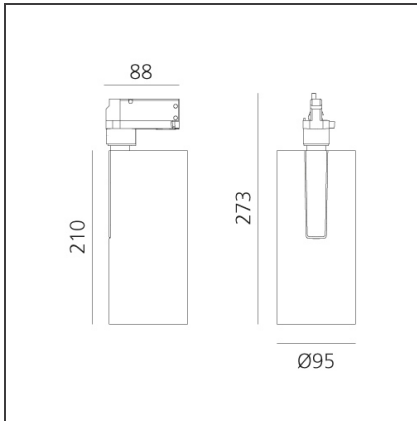

Vector Track 95 35W 16° 2700K DALI Brushed silver

IP20 Dimmerable: + -

DESIGN BY

Carlotta de Bevilacqua

DESCRIPTION

Three sizes with three different beam angles each (spot, flood, wide flood) obtained by means of refractive or hybrid optical units. Vector 55 track DALI zoom optic (22°-32°). Junction arm integrated in the spotlight's body to keep the barycentre aligned with the track and prevent any imbalance in possible suspension versions of the track. The junction allows 360° rotation and 90° tilting for maximum emission adjustment freedom. Vector 95 available only in track version. Version with compact 4-conductor (3p+n) adapter with hidden LED driver and not-dimmable phase selector.

TECHNICAL DRAWINGS

FEATURES

Article Code:	AN21615	Series:	Indoor, 2018
Colour:	Brushed silver		Artemide Collection
Installation:	Projector, Track		
Environment:	Indoor		

DIMENSIONS

Height:	cm 27.3
Inclination:	-90+90
Rotation:	cm 360

INCLUDED SOURCES

Category:	LED	Color temperature (K):	2700K
Number:	1		
Watt:	35W		
Type:	0		

LUMINAIRE

Watt:	35W	Delivered lumens output (lm):	3118lm
		CCT:	2700K
		CRI:	90
		Dimmable Typology:	Dali

Notes