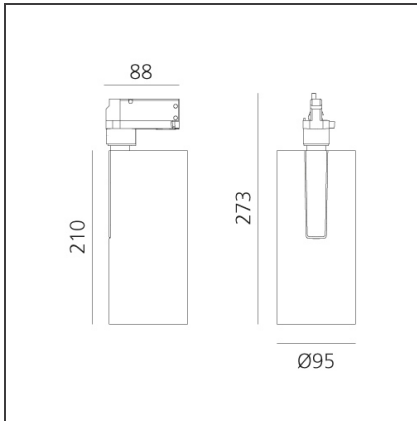

Vector Track 95 35W 16° 2700K DALI Brushed copper

IP20 Dimmerable: + -

DESIGN BY

Carlotta de Bevilacqua

DESCRIPTION

Three sizes with three different beam angles each (spot, flood, wide flood) obtained by means of refractive or hybrid optical units. Vector 55 track DALI zoom optic (22°-32°). Junction arm integrated in the spotlight's body to keep the barycentre aligned with the track and prevent any imbalance in possible suspension versions of the track. The junction allows 360° rotation and 90° tilting for maximum emission adjustment freedom. Vector 95 available only in track version. Version with compact 4-conductor (3p+n) adapter with hidden LED driver and not-dimmable phase selector.

TECHNICAL DRAWINGS

FEATURES

Article Code:	AN21618	Series:	Indoor, 2018
Colour:	Brushed copper		Artemide Collection
Installation:	Projector, Track		
Environment:	Indoor		

DIMENSIONS

Height:	cm 27.3
Inclination:	-90+90
Rotation:	cm 360

INCLUDED SOURCES

Category:	LED	Color temperature (K):	2700K
Number:	1		
Watt:	35W		
Type:	0		

LUMINAIRE

Watt:	35W	Delivered lumens output (lm):	3118lm
		CCT:	2700K
		CRI:	90
		Dimmable Typology:	Dali

Notes