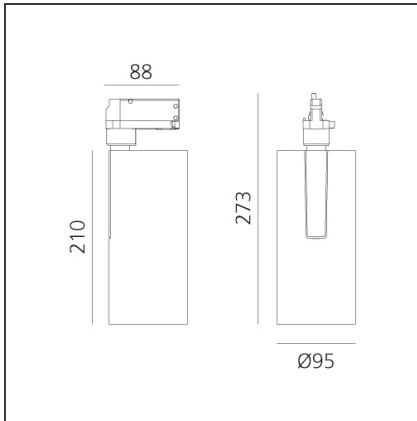

Vector Track 95 35W 16° 2700K DALI Black

IP20 Dimmerable: +  -

DESIGN BY

Carlotta de Bevilacqua

DESCRIPTION

Three sizes with three different beam angles each (spot, flood, wide flood) obtained by means of refractive or hybrid optical units. Vector 55 track DALI zoom optic (22°-32°). Junction arm integrated in the spotlight's body to keep the barycentre aligned with the track and prevent any imbalance in possible suspension versions of the track. The junction allows 360° rotation and 90° tilting for maximum emission adjustment freedom. Vector 95 available only in track version. Version with compact 4-conductor (3p+n) adapter with hidden LED driver and not-dimmable phase selector.

TECHNICAL DRAWINGS

FEATURES

Article Code:	AN21604	Series:	Indoor, 2018
Colour:	Black		Artemide Collection
Installation:	Projector, Track		
Environment:	Indoor		

DIMENSIONS

Height:	cm 27.3
Inclination:	-90+90
Rotation:	cm 360

INCLUDED SOURCES

Category:	LED	Color temperature (K):	2700K
Number:	1		
Watt:	35W		
Type:	0		

LUMINAIRE

Watt:	35W	Delivered lumens output (lm):	3118lm
		CCT:	2700K
		CRI:	90
		Dimmable Typology:	Dali

Notes