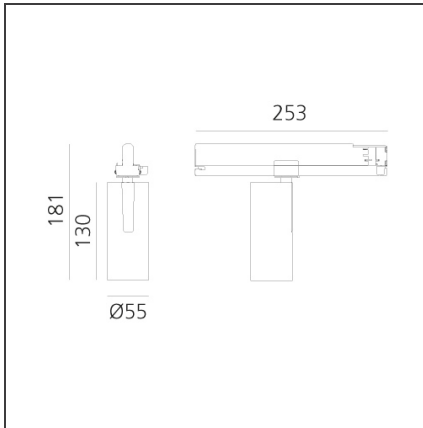

Vector Track 55 zoom 23W 4000K DALI White

IP20  Dimmerable: 

DESIGN BY

Carlotta de Bevilacqua

DESCRIPTION

Three sizes with three different beam angles each (spot, flood, wide flood) obtained by means of refractive or hybrid optical units. Vector 55 track DALI zoom optic (22°-32°). Junction arm integrated in the spotlight's body to keep the barycentre aligned with the track and prevent any imbalance in possible suspension versions of the track. The junction allows 360° rotation and 90° tilting for maximum emission adjustment freedom. Vector 95 available only in track version. Version with compact 4-conductor (3p+n) adapter with hidden LED driver and not-dimmable phase selector.

TECHNICAL DRAWINGS

FEATURES

Article Code:	AN15901	Series:	Indoor, 2018 Artemide Collection
Colour:	White		
Installation:	Projector, Track		
Environment:	Indoor		

DIMENSIONS

Height:	cm 18.1
Base Length:	cm 25.3
Inclination:	-90+90
Rotation:	cm 360

INCLUDED SOURCES

Category:	LED	Color temperature (K):	4000K
Number:	1	CRI:	90
Watt:	23W		
Type:	0		
Class:	A		

LUMINAIRE

Watt:	23W	Delivered lumens output (lm):	683lm - 1178lm
		CCT:	4000K
		Efficiency:	31%
		Efficacy:	29.70lm/W
		CRI:	90
		Dimmable Typology:	Dali