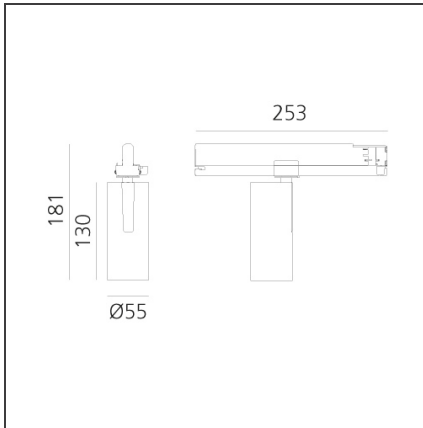

Vector Track 55 zoom 23W 4000K DALI Brushed Silver

IP20  Dimmerable: +  -

DESIGN BY

Carlotta de Bevilacqua

DESCRIPTION

Three sizes with three different beam angles each (spot, flood, wide flood) obtained by means of refractive or hybrid optical units. Vector 55 track DALI zoom optic (22°-32°). Junction arm integrated in the spotlight's body to keep the barycentre aligned with the track and prevent any imbalance in possible suspension versions of the track. The junction allows 360° rotation and 90° tilting for maximum emission adjustment freedom. Vector 95 available only in track version. Version with compact 4-conductor (3p+n) adapter with hidden LED driver and not-dimmable phase selector.

TECHNICAL DRAWINGS

FEATURES

Article Code:	AN15915	Series:	Indoor, 2018 Artemide Collection
Colour:	Brushed Silver		
Installation:	Projector, Track		
Environment:	Indoor		

DIMENSIONS

Height:	cm 18.1
Base Length:	cm 25.3
Inclination:	-90+90
Rotation:	cm 360

INCLUDED SOURCES

Category:	LED	Color temperature (K):	4000K
Number:	1	CRI:	90
Watt:	23W		
Type:	0		
Class:	A		

LUMINAIRE

Watt:	23W	Delivered lumens output (lm):	683lm - 1178lm
		CCT:	4000K
		Efficiency:	31%
		Efficacy:	29.70lm/W
		CRI:	90
		Dimmable Typology:	Dali