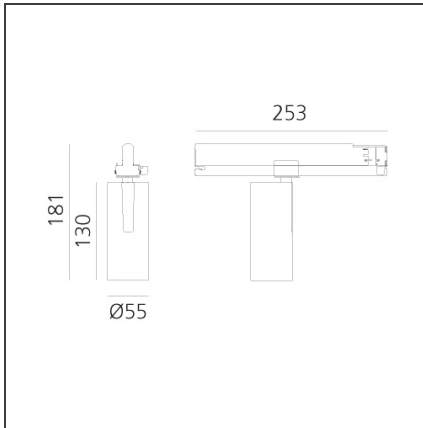

Vector Track 55 zoom 23W 4000K DALI Brushed Copper

IP20  Dimmerable: 

DESIGN BY

Carlotta de Bevilacqua

DESCRIPTION

Three sizes with three different beam angles each (spot, flood, wide flood) obtained by means of refractive or hybrid optical units. Vector 55 track DALI zoom optic (22°-32°). Junction arm integrated in the spotlight's body to keep the barycentre aligned with the track and prevent any imbalance in possible suspension versions of the track. The junction allows 360° rotation and 90° tilting for maximum emission adjustment freedom. Vector 95 available only in track version. Version with compact 4-conductor (3p+n) adapter with hidden LED driver and not-dimmable phase selector.

TECHNICAL DRAWINGS

FEATURES

Article Code:	AN15918	Series:	Indoor, 2018 Artemide Collection
Colour:	Brushed Copper		
Installation:	Projector, Track		
Environment:	Indoor		

DIMENSIONS

Height:	cm 18.1
Base Length:	cm 25.3
Inclination:	-90+90
Rotation:	cm 360

INCLUDED SOURCES

Category:	LED	Color temperature (K):	4000K
Number:	1	CRI:	90
Watt:	23W		
Type:	0		
Class:	A		

LUMINAIRE

Watt:	23W	Delivered lumens output (lm):	683lm - 1178lm
		CCT:	4000K
		Efficiency:	31%
		Efficacy:	29.70lm/W
		CRI:	90
		Dimmable Typology:	Dali