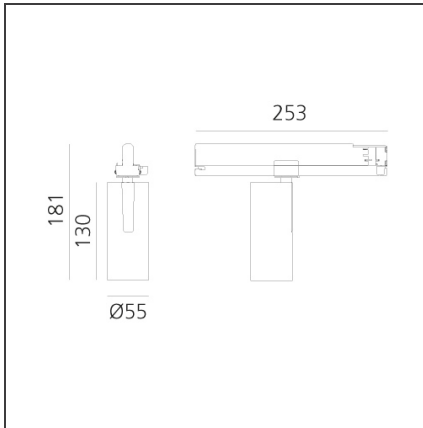

Vector Track 55 zoom 23W 4000K DALI Brushed Bronze

IP20  Dimmerable: 

DESIGN BY

Carlotta de Bevilacqua

DESCRIPTION

Three sizes with three different beam angles each (spot, flood, wide flood) obtained by means of refractive or hybrid optical units. Vector 55 track DALI zoom optic (22°-32°). Junction arm integrated in the spotlight's body to keep the barycentre aligned with the track and prevent any imbalance in possible suspension versions of the track. The junction allows 360° rotation and 90° tilting for maximum emission adjustment freedom. Vector 95 available only in track version. Version with compact 4-conductor (3p+n) adapter with hidden LED driver and not-dimmable phase selector.

TECHNICAL DRAWINGS

FEATURES

Article Code:	AN15920	Series:	Indoor, 2018 Artemide Collection
Colour:	Brushed Bronze		
Installation:	Projector, Track		
Environment:	Indoor		

DIMENSIONS

Height:	cm 18.1
Base Length:	cm 25.3
Inclination:	-90+90
Rotation:	cm 360

INCLUDED SOURCES

Category:	LED	Color temperature (K):	4000K
Number:	1	CRI:	90
Watt:	23W		
Type:	0		
Class:	A		

LUMINAIRE

Watt:	23W	Delivered lumens output (lm):	683lm - 1178lm
		CCT:	4000K
		Efficiency:	31%
		Efficacy:	29.70lm/W
		CRI:	90
		Dimmable Typology:	Dali