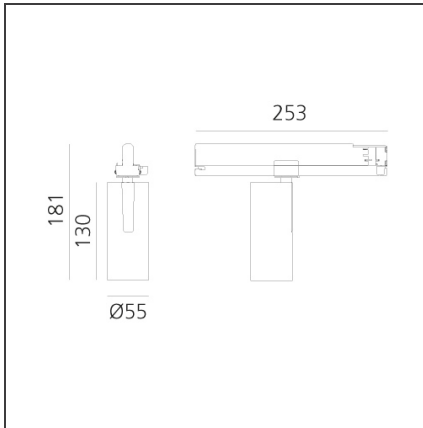

Vector Track 55 zoom 23W 4000K DALI Black

IP20  Dimmerable: +  -

DESIGN BY

Carlotta de Bevilacqua

DESCRIPTION

Three sizes with three different beam angles each (spot, flood, wide flood) obtained by means of refractive or hybrid optical units. Vector 55 track DALI zoom optic (22°-32°). Junction arm integrated in the spotlight's body to keep the barycentre aligned with the track and prevent any imbalance in possible suspension versions of the track. The junction allows 360° rotation and 90° tilting for maximum emission adjustment freedom. Vector 95 available only in track version. Version with compact 4-conductor (3p+n) adapter with hidden LED driver and not-dimmable phase selector.

TECHNICAL DRAWINGS

FEATURES

Article Code:	AN15904	Series:	Indoor, 2018 Artemide Collection
Colour:	Black		
Installation:	Projector, Track		
Environment:	Indoor		

DIMENSIONS

Height:	cm 18.1
Base Length:	cm 25.3
Inclination:	-90+90
Rotation:	cm 360

INCLUDED SOURCES

Category:	LED	Color temperature (K):	4000K
Number:	1	CRI:	90
Watt:	23W		
Type:	0		
Class:	A		

LUMINAIRE

Watt:	23W	Delivered lumens output (lm):	683lm - 1178lm
		CCT:	4000K
		Efficiency:	31%
		Efficacy:	29.70lm/W
		CRI:	90
		Dimmable Typology:	Dali