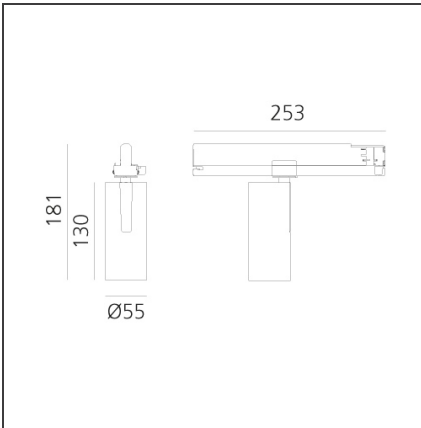

Vector Track 55 zoom 23W 3000K DALI White

IP20  Dimmerable: 

DESIGN BY

Carlotta de Bevilacqua

DESCRIPTION

Three sizes with three different beam angles each (spot, flood, wide flood) obtained by means of refractive or hybrid optical units. Vector 55 track DALI zoom optic (22°-32°). Junction arm integrated in the spotlight's body to keep the barycentre aligned with the track and prevent any imbalance in possible suspension versions of the track. The junction allows 360° rotation and 90° tilting for maximum emission adjustment freedom. Vector 95 available only in track version. Version with compact 4-conductor (3p+n) adapter with hidden LED driver and not-dimmable phase selector.

TECHNICAL DRAWINGS

FEATURES

Article Code:	AN10901	Series:	Indoor, 2018 Artemide Collection
Colour:	White		
Installation:	Projector, Track		
Environment:	Indoor		

DIMENSIONS

Height:	cm 18.1
Base Length:	cm 25.3
Inclination:	-90+90
Rotation:	cm 360

INCLUDED SOURCES

Category:	LED	Color temperature (K):	3000K
Number:	1	CRI:	90
Watt:	23W		
Type:	0		
Class:	A		

LUMINAIRE

Watt:	23W	Delivered lumens output (lm):	660lm - 1137lm
		CCT:	3000K
		Efficiency:	31%
		Efficacy:	28.68lm/W
		CRI:	90
		Dimmable Typology:	Dali