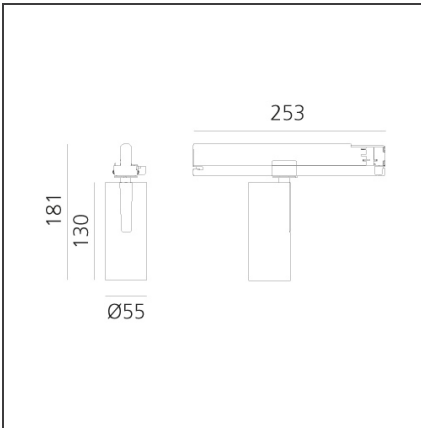

Vector Track 55 zoom 23W 3000K DALI Brushed Copper

IP20  Dimmerable: 

DESIGN BY

Carlotta de Bevilacqua

DESCRIPTION

Three sizes with three different beam angles each (spot, flood, wide flood) obtained by means of refractive or hybrid optical units. Vector 55 track DALI zoom optic (22°-32°). Junction arm integrated in the spotlight's body to keep the barycentre aligned with the track and prevent any imbalance in possible suspension versions of the track. The junction allows 360° rotation and 90° tilting for maximum emission adjustment freedom. Vector 95 available only in track version. Version with compact 4-conductor (3p+n) adapter with hidden LED driver and not-dimmable phase selector.

TECHNICAL DRAWINGS

FEATURES

Article Code:	AN10918	Series:	Indoor, 2018 Artemide Collection
Colour:	Brushed Copper		
Installation:	Projector, Track		
Environment:	Indoor		

DIMENSIONS

Height:	cm 18.1
Base Length:	cm 25.3
Inclination:	-90+90
Rotation:	cm 360

INCLUDED SOURCES

Category:	LED	Color temperature (K):	3000K
Number:	1	CRI:	90
Watt:	23W		
Type:	0		
Class:	A		

LUMINAIRE

Watt:	23W	Delivered lumens output (lm):	660lm - 1137lm
		CCT:	3000K
		Efficiency:	31%
		Efficacy:	28.68lm/W
		CRI:	90
		Dimmable Typology:	Dali