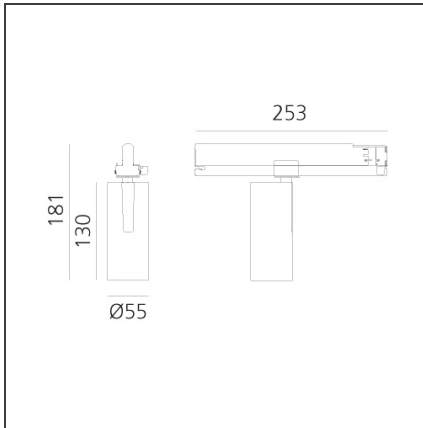

TECHNICAL DRAWINGS

FEATURES

Article Code:	AN10920	Series:	Indoor, 2018 Artemide Collection
Colour:	Brushed Bronze		
Installation:	Projector, Track		
Environment:	Indoor		

DIMENSIONS

Height:	cm 18.1
Base Length:	cm 25.3
Inclination:	-90+90
Rotation:	cm 360

INCLUDED SOURCES

Category:	LED	Color temperature (K):	3000K
Number:	1	CRI:	90
Watt:	23W		
Type:	0		
Class:	A		

LUMINAIRE

Watt:	23W	Delivered lumens output (lm):	660lm - 1137lm
		CCT:	3000K
		Efficiency:	31%
		Efficacy:	28.68lm/W
		CRI:	90
		Dimmable Typology:	Dali

Notes

220/240Vac 50/60Hz Electronic ballast included.