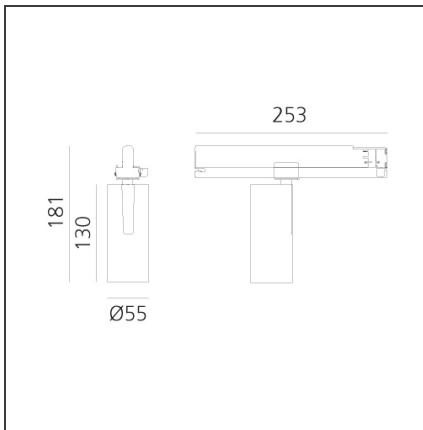

TECHNICAL DRAWINGS

FEATURES

Article Code:	AN10904	Series:	Indoor, 2018 Artemide Collection
Colour:	Black		
Installation:	Projector, Track		
Environment:	Indoor		

DIMENSIONS

Height:	cm 18.1
Base Length:	cm 25.3
Inclination:	-90+90
Rotation:	cm 360

INCLUDED SOURCES

Category:	LED	Color temperature (K):	3000K
Number:	1	CRI:	90
Watt:	23W		
Type:	0		
Class:	A		

LUMINAIRE

Watt:	23W	Delivered lumens output (lm):	660lm - 1137lm
		CCT:	3000K
		Efficiency:	31%
		Efficacy:	28.68lm/W
		CRI:	90
		Dimmable Typology:	Dali

Notes

220/240Vac 50/60Hz Electronic ballast included.