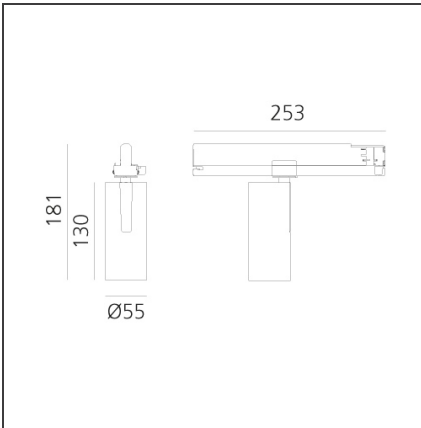

TECHNICAL DRAWINGS

FEATURES

Article Code:	AN11901	Series:	Indoor, 2018 Artemide Collection
Colour:	White		
Installation:	Projector, Track		
Environment:	Indoor		

DIMENSIONS

Height:	cm 18.1
Base Length:	cm 25.3
Inclination:	-90+90
Rotation:	cm 360

INCLUDED SOURCES

Category:	LED	Color temperature (K):	2700K
Number:	1		
Watt:	23W		
Type:	0		

LUMINAIRE

Watt:	23W	Delivered lumens output (lm):	634lm - 1093lm
		CCT:	2700K
		Efficiency:	31%
		Efficacy:	27.56lm/W
		CRI:	90
		Dimmable Typology:	Dali

Notes

220/240Vac 50/60Hz Electronic ballast included.