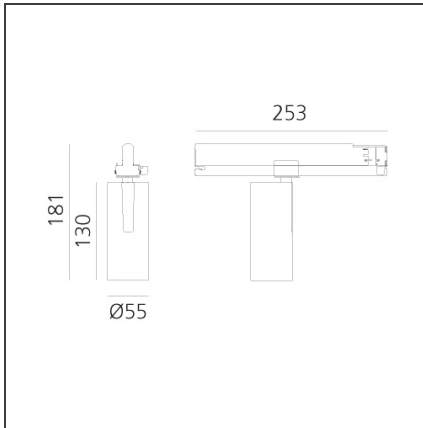

Vector Track 55 zoom 23W 2700K DALI Brushed Copper

IP20  Dimmerable: +  -

DESIGN BY

Carlotta de Bevilacqua

DESCRIPTION

Three sizes with three different beam angles each (spot, flood, wide flood) obtained by means of refractive or hybrid optical units. Vector 55 track DALI zoom optic (22°-32°). Junction arm integrated in the spotlight's body to keep the barycentre aligned with the track and prevent any imbalance in possible suspension versions of the track. The junction allows 360° rotation and 90° tilting for maximum emission adjustment freedom. Vector 95 available only in track version. Version with compact 4-conductor (3p+n) adapter with hidden LED driver and not-dimmable phase selector.

TECHNICAL DRAWINGS

FEATURES

Article Code:	AN11918	Series:	Indoor, 2018 Artemide Collection
Colour:	Brushed Copper		
Installation:	Projector, Track		
Environment:	Indoor		

DIMENSIONS

Height:	cm 18.1
Base Length:	cm 25.3
Inclination:	-90+90
Rotation:	cm 360

INCLUDED SOURCES

Category:	LED	Color temperature (K):	2700K
Number:	1		
Watt:	23W		
Type:	0		

LUMINAIRE

Watt:	23W	Delivered lumens output (lm):	634lm - 1093lm
		CCT:	2700K
		Efficiency:	31%
		Efficacy:	27.56lm/W
		CRI:	90
		Dimmable Typology:	Dali