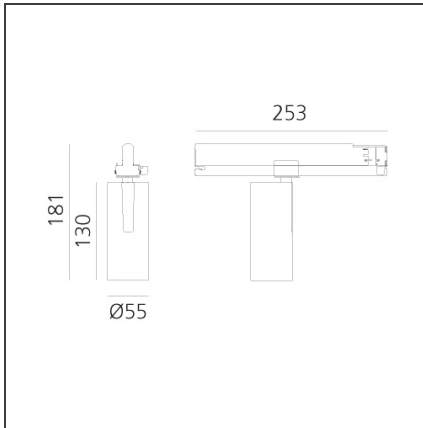

Vector Track 55 zoom 23W 2700K DALI Brushed Bronze

IP20  Dimmerable: +  -

DESIGN BY

Carlotta de Bevilacqua

DESCRIPTION

Three sizes with three different beam angles each (spot, flood, wide flood) obtained by means of refractive or hybrid optical units. Vector 55 track DALI zoom optic (22°-32°). Junction arm integrated in the spotlight's body to keep the barycentre aligned with the track and prevent any imbalance in possible suspension versions of the track. The junction allows 360° rotation and 90° tilting for maximum emission adjustment freedom. Vector 95 available only in track version. Version with compact 4-conductor (3p+n) adapter with hidden LED driver and not-dimmable phase selector.

TECHNICAL DRAWINGS

FEATURES

Article Code:	AN11920	Series:	Indoor, 2018 Artemide Collection
Colour:	Brushed Bronze		
Installation:	Projector, Track		
Environment:	Indoor		

DIMENSIONS

Height:	cm 18.1
Base Length:	cm 25.3
Inclination:	-90+90
Rotation:	cm 360

INCLUDED SOURCES

Category:	LED	Color temperature (K):	2700K
Number:	1		
Watt:	23W		
Type:	0		

LUMINAIRE

Watt:	23W	Delivered lumens output (lm):	634lm - 1093lm
		CCT:	2700K
		Efficiency:	31%
		Efficacy:	27.56lm/W
		CRI:	90
		Dimmable Typology:	Dali