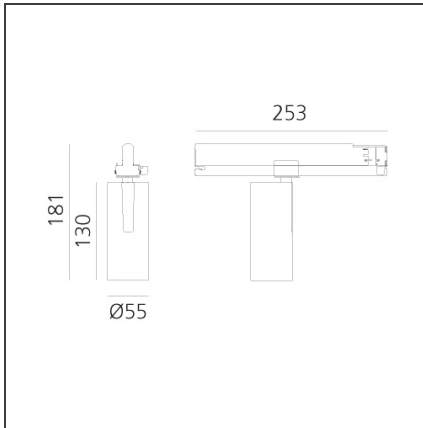

Vector Track 55 zoom 23W 2700K DALI Black

IP20  Dimmerable: 

DESIGN BY

Carlotta de Bevilacqua

DESCRIPTION

Three sizes with three different beam angles each (spot, flood, wide flood) obtained by means of refractive or hybrid optical units. Vector 55 track DALI zoom optic (22°-32°). Junction arm integrated in the spotlight's body to keep the barycentre aligned with the track and prevent any imbalance in possible suspension versions of the track. The junction allows 360° rotation and 90° tilting for maximum emission adjustment freedom. Vector 95 available only in track version. Version with compact 4-conductor (3p+n) adapter with hidden LED driver and not-dimmable phase selector.

TECHNICAL DRAWINGS

FEATURES

Article Code:	AN11904	Series:	Indoor, 2018 Artemide Collection
Colour:	Black		
Installation:	Projector, Track		
Environment:	Indoor		

DIMENSIONS

Height:	cm 18.1
Base Length:	cm 25.3
Inclination:	-90+90
Rotation:	cm 360

INCLUDED SOURCES

Category:	LED	Color temperature (K):	2700K
Number:	1		
Watt:	23W		
Type:	0		

LUMINAIRE

Watt:	23W	Delivered lumens output (lm):	634lm - 1093lm
		CCT:	2700K
		Efficiency:	31%
		Efficacy:	27.56lm/W
		CRI:	90
		Dimmable Typology:	Dali