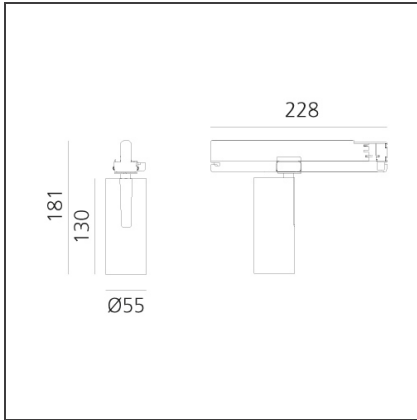

Vector Track 55 25W 32° 4000K Undimmable Brushed Silver

IP20 

DESIGN BY

Carlotta de Bevilacqua

DESCRIPTION

Three sizes with three different beam angles each (spot, flood, wide flood) obtained by means of refractive or hybrid optical units. Vector 55 track DALI zoom optic (22°-32°). Junction arm integrated in the spotlight's body to keep the barycentre aligned with the track and prevent any imbalance in possible suspension versions of the track. The junction allows 360° rotation and 90° tilting for maximum emission adjustment freedom. Vector 95 available only in track version. Version with compact 4-conductor (3p+n) adapter with hidden LED driver and not-dimmable phase selector.

TECHNICAL DRAWINGS

FEATURES

Article Code:	AN15315	Series:	Indoor, 2018 Artemide Collection
Colour:	Brushed Silver		
Installation:	Projector, Track		
Environment:	Indoor		

DIMENSIONS

Height:	cm 18.4
Base Length:	cm 16.2
Inclination:	-90+90
Rotation:	cm 360

INCLUDED SOURCES

Category:	LED	Color temperature (K):	4000K
Number:	1		
Watt:	25W		
Type:	0		
Class:	A		

LUMINAIRE

Watt:	25W	Delivered lumens output (lm):	1622lm
		CCT:	4000K
		Efficiency:	68%
		Efficacy:	64.87lm/W
		CRI:	90

Adjustable
dowsers - Vector
55
AP91500