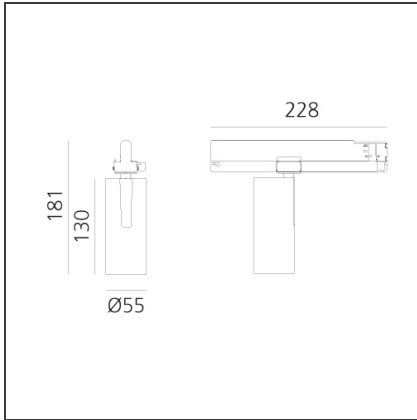

Vector Track 55 25W 32° 4000K Undimmable Brushed Copper

IP20 

DESIGN BY

Carlotta de Bevilacqua

DESCRIPTION

Three sizes with three different beam angles each (spot, flood, wide flood) obtained by means of refractive or hybrid optical units. Vector 55 track DALI zoom optic (22°-32°). Junction arm integrated in the spotlight's body to keep the barycentre aligned with the track and prevent any imbalance in possible suspension versions of the track. The junction allows 360° rotation and 90° tilting for maximum emission adjustment freedom. Vector 95 available only in track version. Version with compact 4-conductor (3p+n) adapter with hidden LED driver and not-dimmable phase selector.

TECHNICAL DRAWINGS

FEATURES

Article Code:	AN15318	Series:	Indoor, 2018 Artemide Collection
Colour:	Brushed Copper		
Installation:	Projector, Track		
Environment:	Indoor		

DIMENSIONS

Height:	cm 18.4
Base Length:	cm 16.2
Inclination:	-90+90
Rotation:	cm 360

INCLUDED SOURCES

Category:	LED	Color temperature (K):	4000K
Number:	1		
Watt:	25W		
Type:	0		
Class:	A		

LUMINAIRE

Watt:	25W	Delivered lumens output (lm):	1622lm
		CCT:	4000K
		Efficiency:	68%
		Efficacy:	64.87lm/W
		CRI:	90

Adjustable
dowsers - Vector
55
AP91500