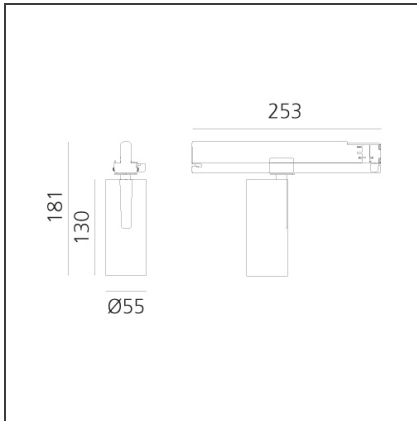

Vector Track 55 25W 32° 4000K DALI Brushed Silver

IP20 Dimmerable: + -

DESIGN BY

Carlotta de Bevilacqua

DESCRIPTION

Three sizes with three different beam angles each (spot, flood, wide flood) obtained by means of refractive or hybrid optical units. Vector 55 track DALI zoom optic (22°-32°). Junction arm integrated in the spotlight's body to keep the barycentre aligned with the track and prevent any imbalance in possible suspension versions of the track. The junction allows 360° rotation and 90° tilting for maximum emission adjustment freedom. Vector 95 available only in track version. Version with compact 4-conductor (3p+n) adapter with hidden LED driver and not-dimmable phase selector.

TECHNICAL DRAWINGS

FEATURES

Article Code:	AN15815	Series:	Indoor, 2018
Colour:	Brushed Silver		Artemide Collection
Installation:	Projector, Track		
Environment:	Indoor		

DIMENSIONS

Height:	cm 18.4
Base Length:	cm 25.3
Inclination:	-90+90
Rotation:	cm 360

INCLUDED SOURCES

Category:	LED	Color temperature (K):	4000K
Number:	1		
Watt:	25W		
Type:	0		
Class:	A		

LUMINAIRE

Watt:	25W	Delivered lumens output (lm):	1622lm
		CCT:	4000K
		Efficiency:	68%
		Efficacy:	64.87lm/W
		CRI:	90
		Dimmable Typology:	Dali

Adjustable
dowsers - Vector
55
AP91500