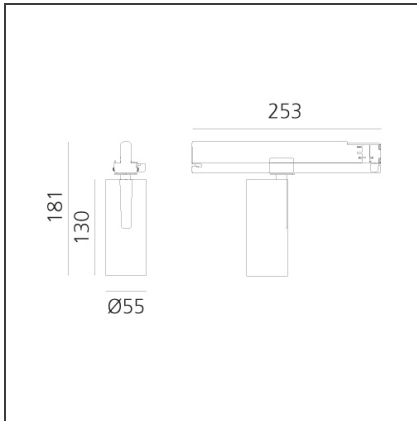

Vector Track 55 25W 32° 4000K DALI Brushed Copper

IP20 Dimmerable: + -

DESIGN BY

Carlotta de Bevilacqua

DESCRIPTION

Three sizes with three different beam angles each (spot, flood, wide flood) obtained by means of refractive or hybrid optical units. Vector 55 track DALI zoom optic (22°-32°). Junction arm integrated in the spotlight's body to keep the barycentre aligned with the track and prevent any imbalance in possible suspension versions of the track. The junction allows 360° rotation and 90° tilting for maximum emission adjustment freedom. Vector 95 available only in track version. Version with compact 4-conductor (3p+n) adapter with hidden LED driver and not-dimmable phase selector.

TECHNICAL DRAWINGS

FEATURES

Article Code:	AN15818	Series:	Indoor, 2018
Colour:	Brushed Copper		Artemide Collection
Installation:	Projector, Track		
Environment:	Indoor		

DIMENSIONS

Height:	cm 18.4
Base Length:	cm 25.3
Inclination:	-90+90
Rotation:	cm 360

INCLUDED SOURCES

Category:	LED	Color temperature (K):	4000K
Number:	1		
Watt:	25W		
Type:	0		
Class:	A		

LUMINAIRE

Watt:	25W	Delivered lumens output (lm):	1622lm
		CCT:	4000K
		Efficiency:	68%
		Efficacy:	64.87lm/W
		CRI:	90
		Dimmable Typology:	Dali

Adjustable
dowsers - Vector
55
AP91500