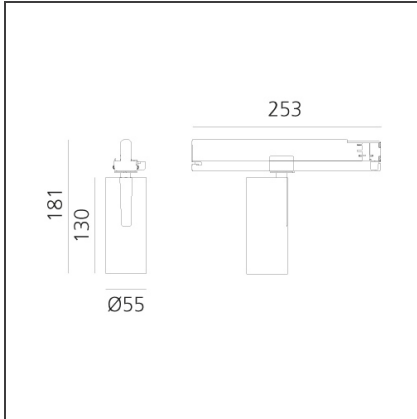

TECHNICAL DRAWINGS

FEATURES

Article Code:	AN15820	Series:	Indoor, 2018
Colour:	Brushed Bronze		Artemide Collection
Installation:	Projector, Track		
Environment:	Indoor		

DIMENSIONS

Height:	cm 18.4
Base Length:	cm 25.3
Inclination:	-90+90
Rotation:	cm 360

INCLUDED SOURCES

Category:	LED	Color temperature (K):	4000K
Number:	1		
Watt:	25W		
Type:	0		
Class:	A		

LUMINAIRE

Watt:	25W	Delivered lumens output (lm):	1622lm
		CCT:	4000K
		Efficiency:	68%
		Efficacy:	64.87lm/W
		CRI:	90
		Dimmable Typology:	Dali

Notes

220/240Vac 50/60Hz Electronic ballast included.