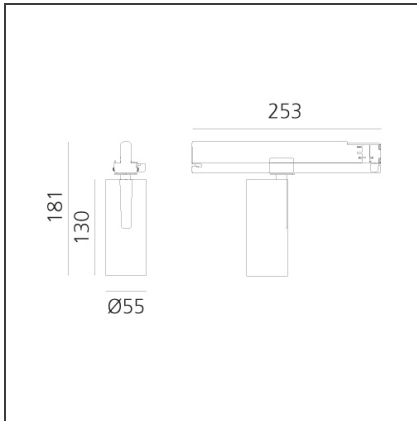

TECHNICAL DRAWINGS

FEATURES

Article Code:	AN15804	Series:	Indoor, 2018 Artemide Collection
Colour:	Black		
Installation:	Projector, Track		
Environment:	Indoor		

DIMENSIONS

Height:	cm 18.4
Base Length:	cm 25.3
Inclination:	-90+90
Rotation:	cm 360

INCLUDED SOURCES

Category:	LED	Color temperature (K):	4000K
Number:	1		
Watt:	25W		
Type:	0		
Class:	A		

LUMINAIRE

Watt:	25W	Delivered lumens output (lm):	1622lm
		CCT:	4000K
		Efficiency:	68%
		Efficacy:	64.87lm/W
		CRI:	90
		Dimmable Typology:	Dali

Notes

220/240Vac 50/60Hz Electronic ballast included.