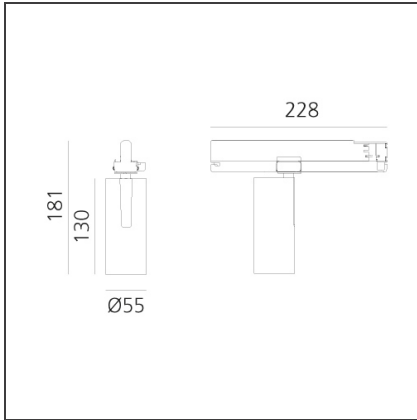

Vector Track 55 25W 32° 3000K Undimmable White

IP20 

DESIGN BY

Carlotta de Bevilacqua

DESCRIPTION

Three sizes with three different beam angles each (spot, flood, wide flood) obtained by means of refractive or hybrid optical units. Vector 55 track DALI zoom optic (22°-32°). Junction arm integrated in the spotlight's body to keep the barycentre aligned with the track and prevent any imbalance in possible suspension versions of the track. The junction allows 360° rotation and 90° tilting for maximum emission adjustment freedom. Vector 95 available only in track version. Version with compact 4-conductor (3p+n) adapter with hidden LED driver and not-dimmable phase selector.

TECHNICAL DRAWINGS

FEATURES

Article Code:	AN10301	Series:	Indoor, 2018 Artemide Collection
Colour:	White		
Installation:	Projector, Track		
Environment:	Indoor		

DIMENSIONS

Height:	cm 18.4
Base Length:	cm 16.2
Inclination:	-90+90
Rotation:	cm 360

Adjustable
dowsers - Vector
55
AP91500