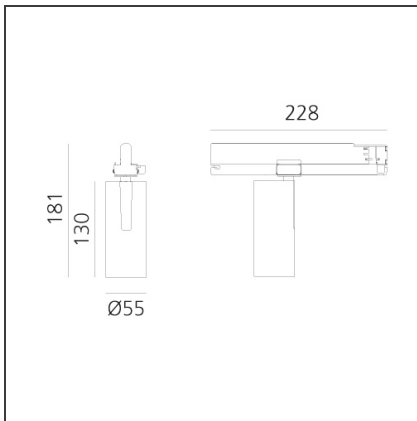

Vector Track 55 25W 32° 3000K Undimmable Brushed silver

IP20 

DESIGN BY

Carlotta de Bevilacqua

DESCRIPTION

Three sizes with three different beam angles each (spot, flood, wide flood) obtained by means of refractive or hybrid optical units. Vector 55 track DALI zoom optic (22°-32°). Junction arm integrated in the spotlight's body to keep the barycentre aligned with the track and prevent any imbalance in possible suspension versions of the track. The junction allows 360° rotation and 90° tilting for maximum emission adjustment freedom. Vector 95 available only in track version. Version with compact 4-conductor (3p+n) adapter with hidden LED driver and not-dimmable phase selector.

TECHNICAL DRAWINGS

FEATURES

Article Code:	AN10315	Series:	Indoor, 2018 Artemide Collection
Colour:	Brushed silver		
Installation:	Projector, Track		
Environment:	Indoor		

DIMENSIONS

Height:	cm 18.4
Base Length:	cm 16.2
Inclination:	-90+90
Rotation:	cm 360

Adjustable
dowsers - Vector
55
AP91500