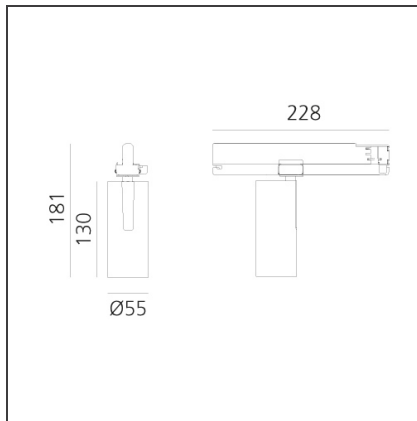

TECHNICAL DRAWINGS

FEATURES

Article Code:	AN10318	Series:	Indoor, 2018 Artemide Collection
Colour:	Brushed copper		
Installation:	Projector, Track		
Environment:	Indoor		

DIMENSIONS

Height:	cm 18.4
Base Length:	cm 16.2
Inclination:	-90+90
Rotation:	cm 360

INCLUDED SOURCES

Category:	LED	Color temperature (K):	3000K
Number:	1		
Watt:	25W		
Type:	0		
Class:	A		

LUMINAIRE

Watt:	25W	Delivered lumens output (lm):	1597lm
		CCT:	3000K
		Efficiency:	68%
		Efficacy:	63.87lm/W
		CRI:	90

Notes

220/240Vac 50/60Hz Electronic ballast included.