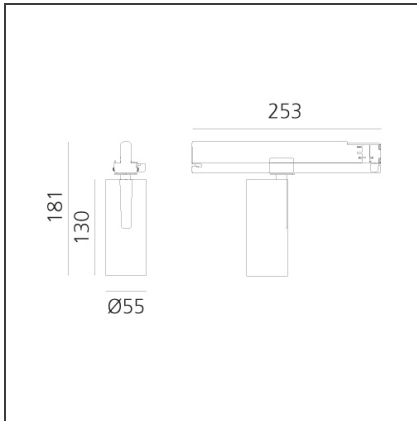

Vector Track 55 25W 32° 3000K DALI Brushed silver

IP20 Dimmerable: +  -

DESIGN BY

Carlotta de Bevilacqua

DESCRIPTION

Three sizes with three different beam angles each (spot, flood, wide flood) obtained by means of refractive or hybrid optical units. Vector 55 track DALI zoom optic (22°-32°). Junction arm integrated in the spotlight's body to keep the barycentre aligned with the track and prevent any imbalance in possible suspension versions of the track. The junction allows 360° rotation and 90° tilting for maximum emission adjustment freedom. Vector 95 available only in track version. Version with compact 4-conductor (3p+n) adapter with hidden LED driver and not-dimmable phase selector.

TECHNICAL DRAWINGS

FEATURES

Article Code:	AN10815	Series:	Indoor, 2018
Colour:	Brushed silver		Artemide Collection
Installation:	Projector, Track		
Environment:	Indoor		

DIMENSIONS

Height:	cm 18.4
Base Length:	cm 25.3
Inclination:	-90+90
Rotation:	cm 360

INCLUDED SOURCES

Category:	LED	Color temperature (K):	3000K
Number:	1		
Watt:	25W		
Type:	0		
Class:	A		

LUMINAIRE

Watt:	25W	Delivered lumens output (lm):	1597lm
		CCT:	3000K
		Efficiency:	68%
		Efficacy:	63.87lm/W
		CRI:	90
		Dimmable Typology:	Dali

Adjustable
dowsers - Vector
55
AP91500